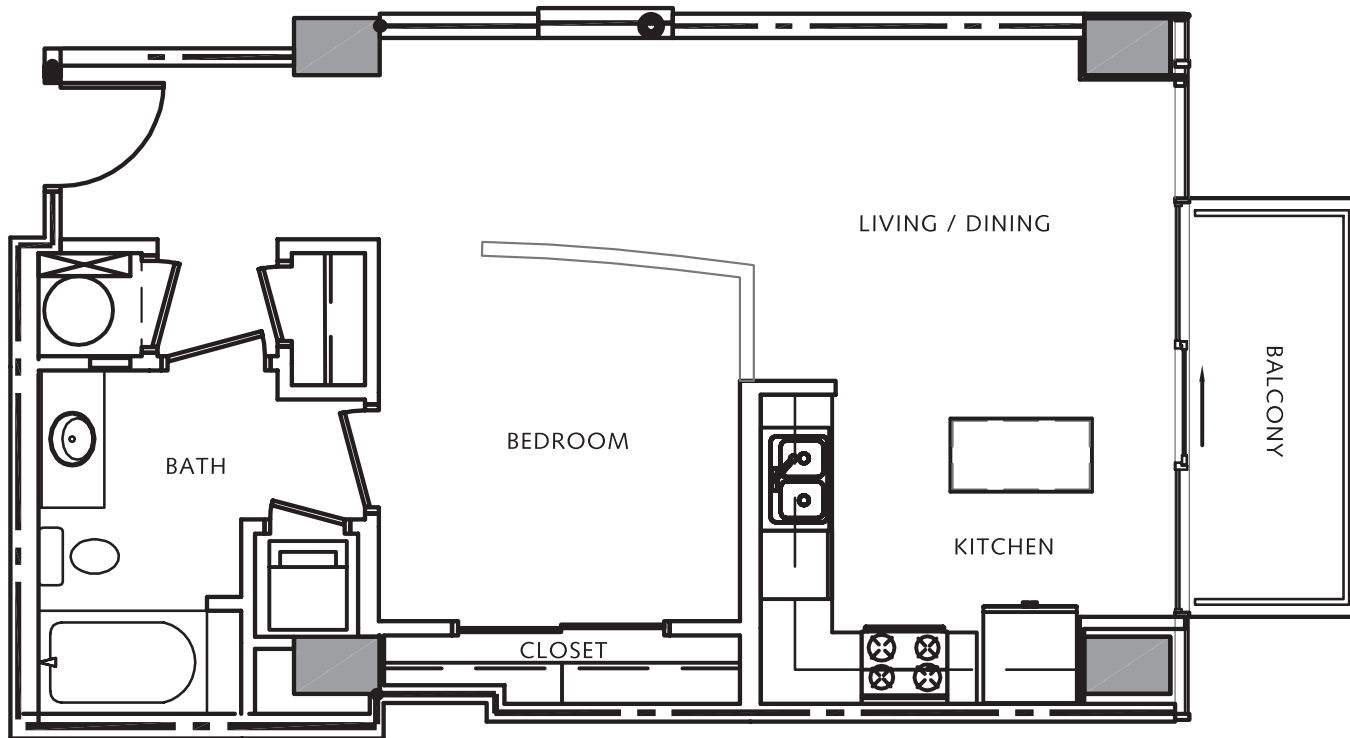

# M O S A I C O F H O U S T O N

Residence: A1A

One Bedroom - One Bath

672 Interior Sq. Ft.

733 Total Sq. Ft.

Square footages, where indicated on plan, are approximate. Layouts shown at interiors are for general reference only and are not intended to depict precisely the actual as-built conditions. Furniture not included. Drawings not to scale are subject to change.