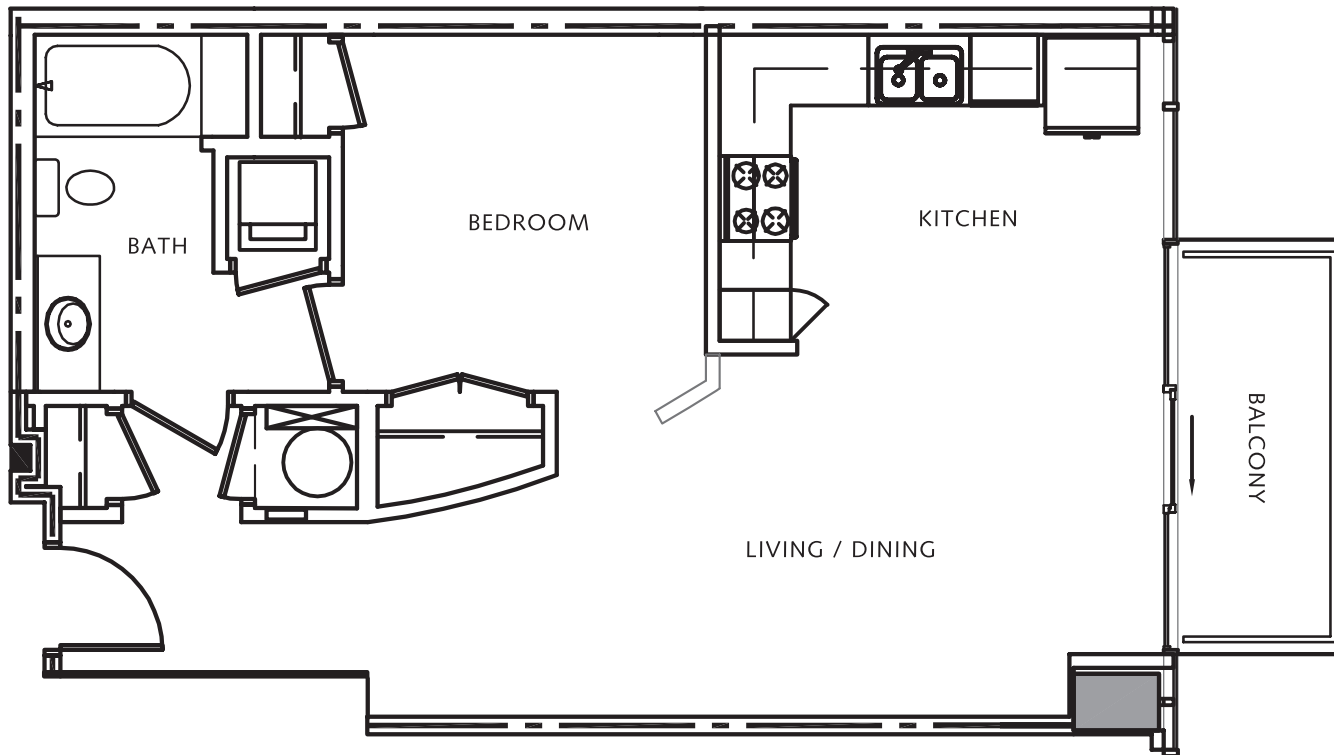

M O S A I C
O F H O U S T O N

Residence: A1B

One Bedroom - One Bath

690 Interior Sq. Ft.

751 Total Sq. Ft.

Square footages, where indicated on plan, are approximate. Layouts shown at interiors are for general reference only and are not intended to depict precisely the actual as-built conditions. Furniture not included. Drawings not to scale are subject to change.