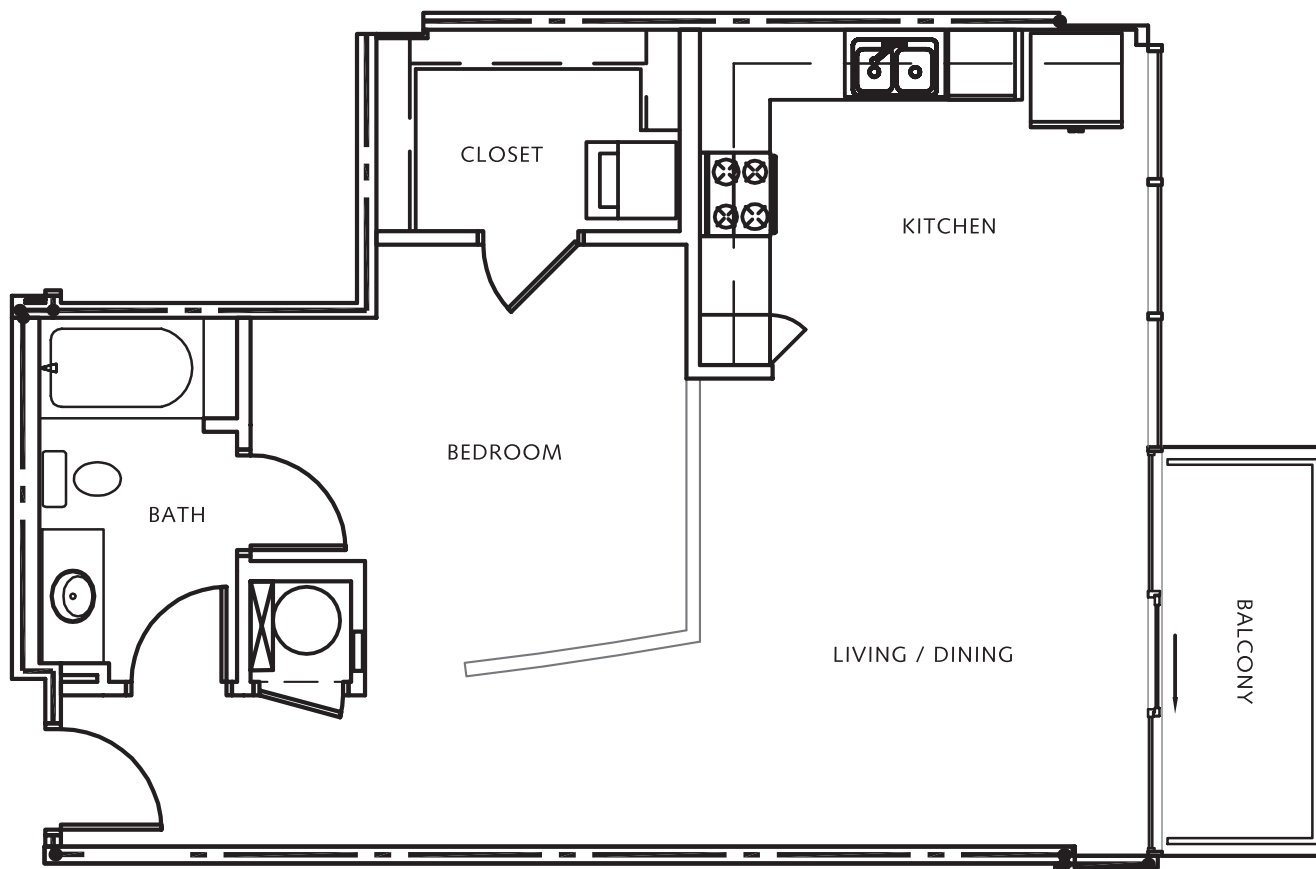

M O S A I C
O F H O U S T O N

Residence: A4B

One Bedroom - One Bath

757 Interior Sq. Ft.

818 Total Sq. Ft.

Square footages, where indicated on plan, are approximate. Layouts shown at interiors are for general reference only and are not intended to depict precisely the actual as-built conditions. Furniture not included. Drawings not to scale are subject to change.